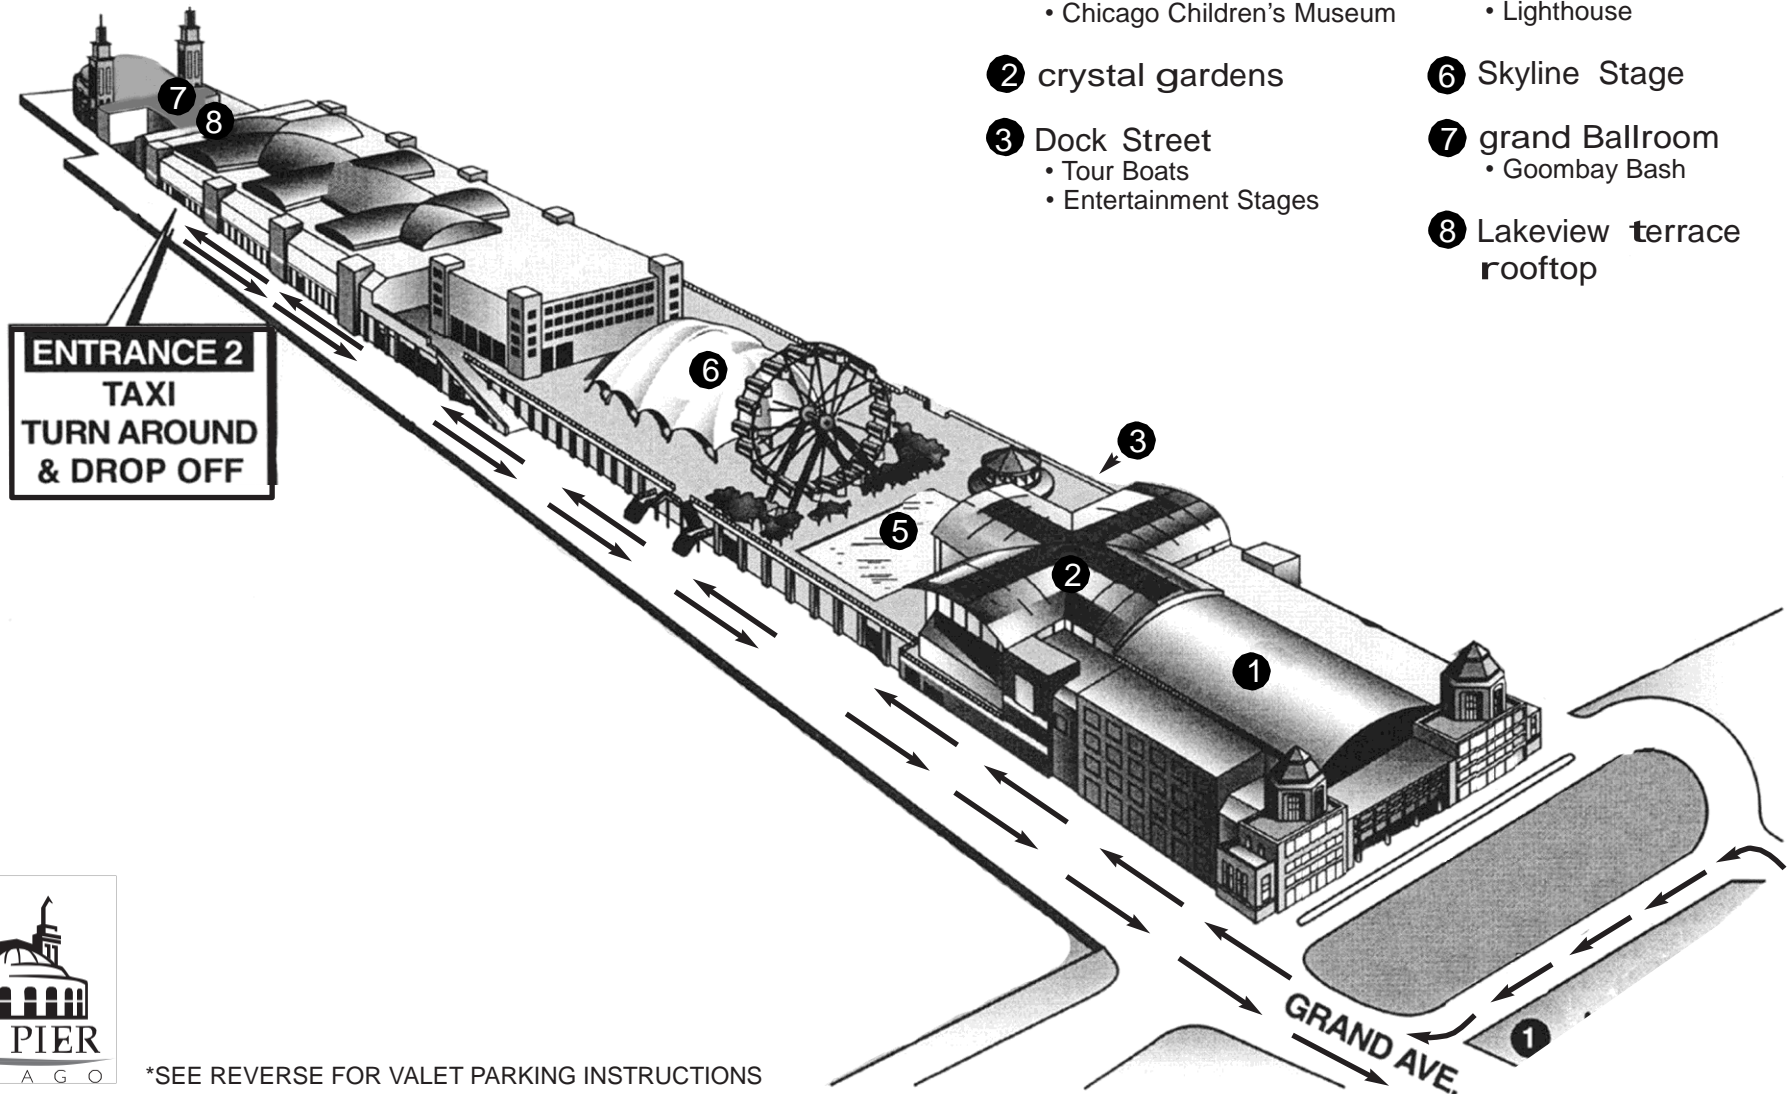

## Event Parking & Attraction Location Map

- |  |   |
|--|---|
| <p><b>1</b> Family Pavilion</p> <ul style="list-style-type: none"> <li>• Food Court</li> <li>• Shops</li> <li>• IMAX® Theatre</li> <li>• Chicago Children's Museum</li> </ul> <p><b>2</b> crystal gardens</p> <p><b>3</b> Dock Street</p> <ul style="list-style-type: none"> <li>• Tour Boats</li> <li>• Entertainment Stages</li> </ul> | <p><b>5</b> Pier Park</p> <ul style="list-style-type: none"> <li>• Ferris Wheel</li> <li>• Carousel</li> <li>• Wave Swinger</li> <li>• Lighthouse</li> </ul> <p><b>6</b> Skyline Stage</p> <p><b>7</b> grand Ballroom</p> <ul style="list-style-type: none"> <li>• Goombay Bash</li> </ul> <p><b>8</b> Lakeview terrace rooftop</p> |
|--|---|

\*SEE REVERSE FOR VALET PARKING INSTRUCTIONS

**\$33 VALET**

**PLEASE PLACE MAP VISIBLY IN WINDSHIELD WITH THE "H" SIDE FACING OUT**  
**SO SECURITY CAN DIRECT YOU TO THE GOOMBAY BASH**