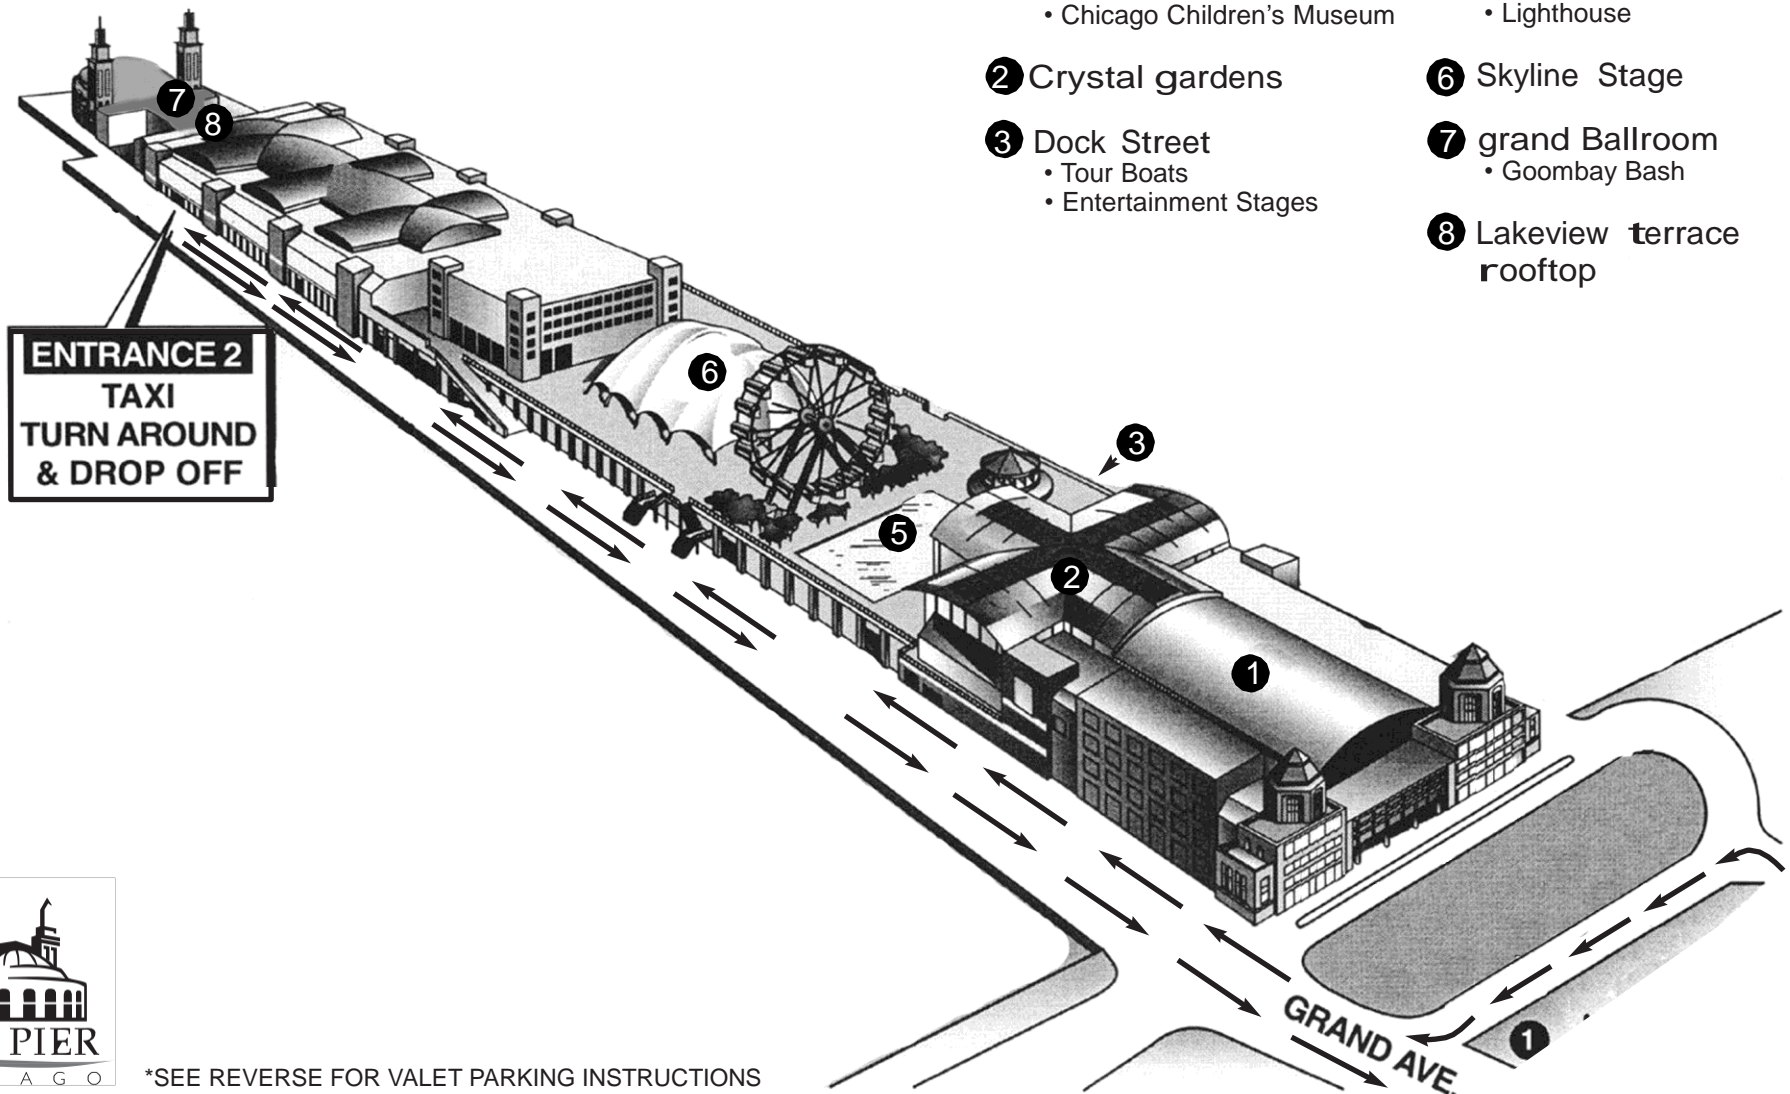

# NAVY PIER®

## Event Parking & attraction Location Map

\*SEE REVERSE FOR VALET PARKING INSTRUCTIONS

**\$33 VALET**

**PLEASE PLACE MAP VISIBLY IN WINDSHIELD WITH THE "H" SIDE FACING OUT  
SO SECURITY CAN DIRECT YOU TO THE GOOMBAY BASH**